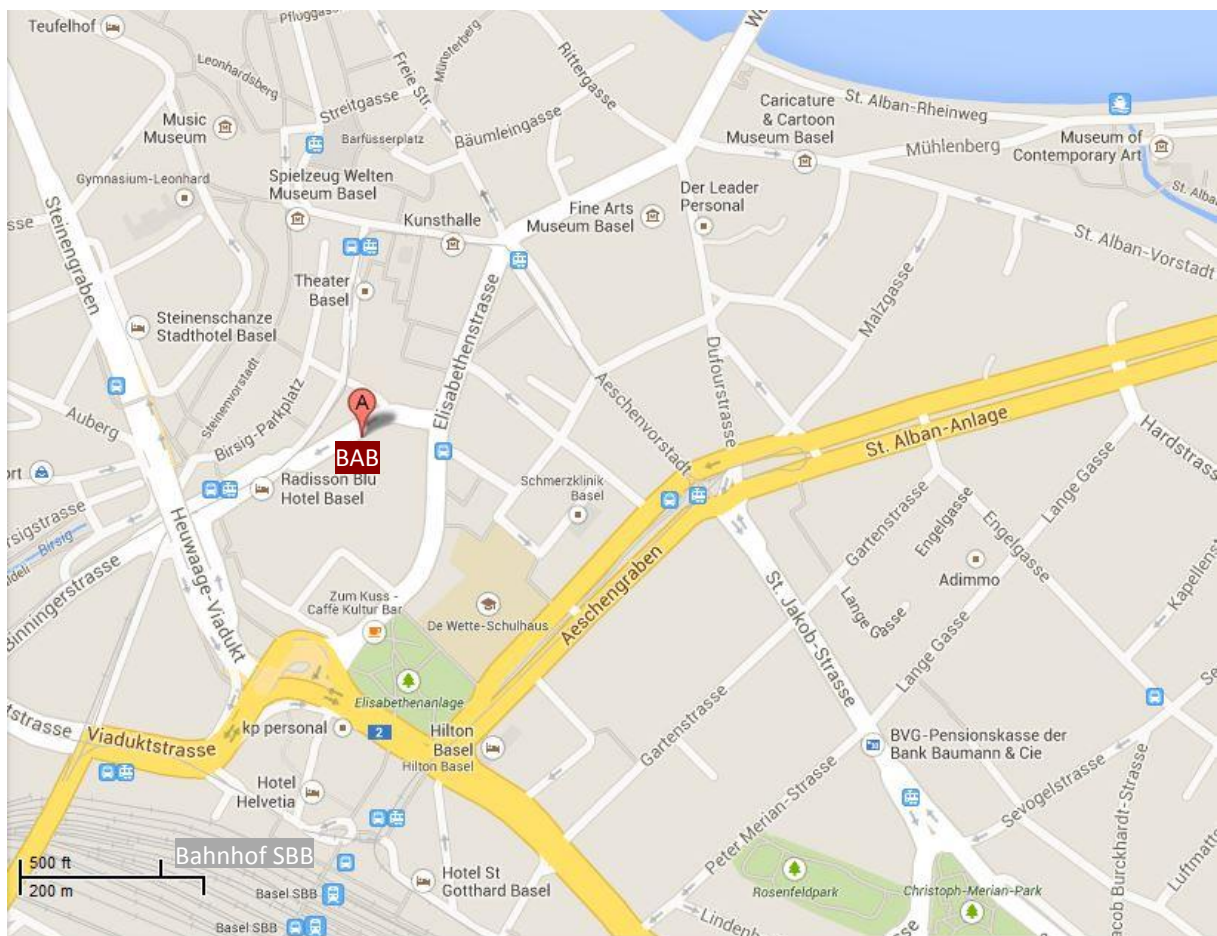

www.baslerafrika.ch

LOCATION

Source: Google Maps, <<http://goo.gl/maps/FS2AL>> [05.12.2013]

DIRECTIONS

By Public Transport

The BAB are in within walking distance from the main railway station *Basel SBB* as well as the tram stops *Basel Heuwaage*, *Basel Kirschgarten* and *Basel Bankverein*. Please refer to <http://www.sbb.ch> for details.

By Car

While it is possible to stop right in front of our institution, parking is prohibited in our street. However, parking is available at the nearby *Steinen Parking*. Please refer to <http://www.basel.ch/parkhaeuser/steinen.html> for details.